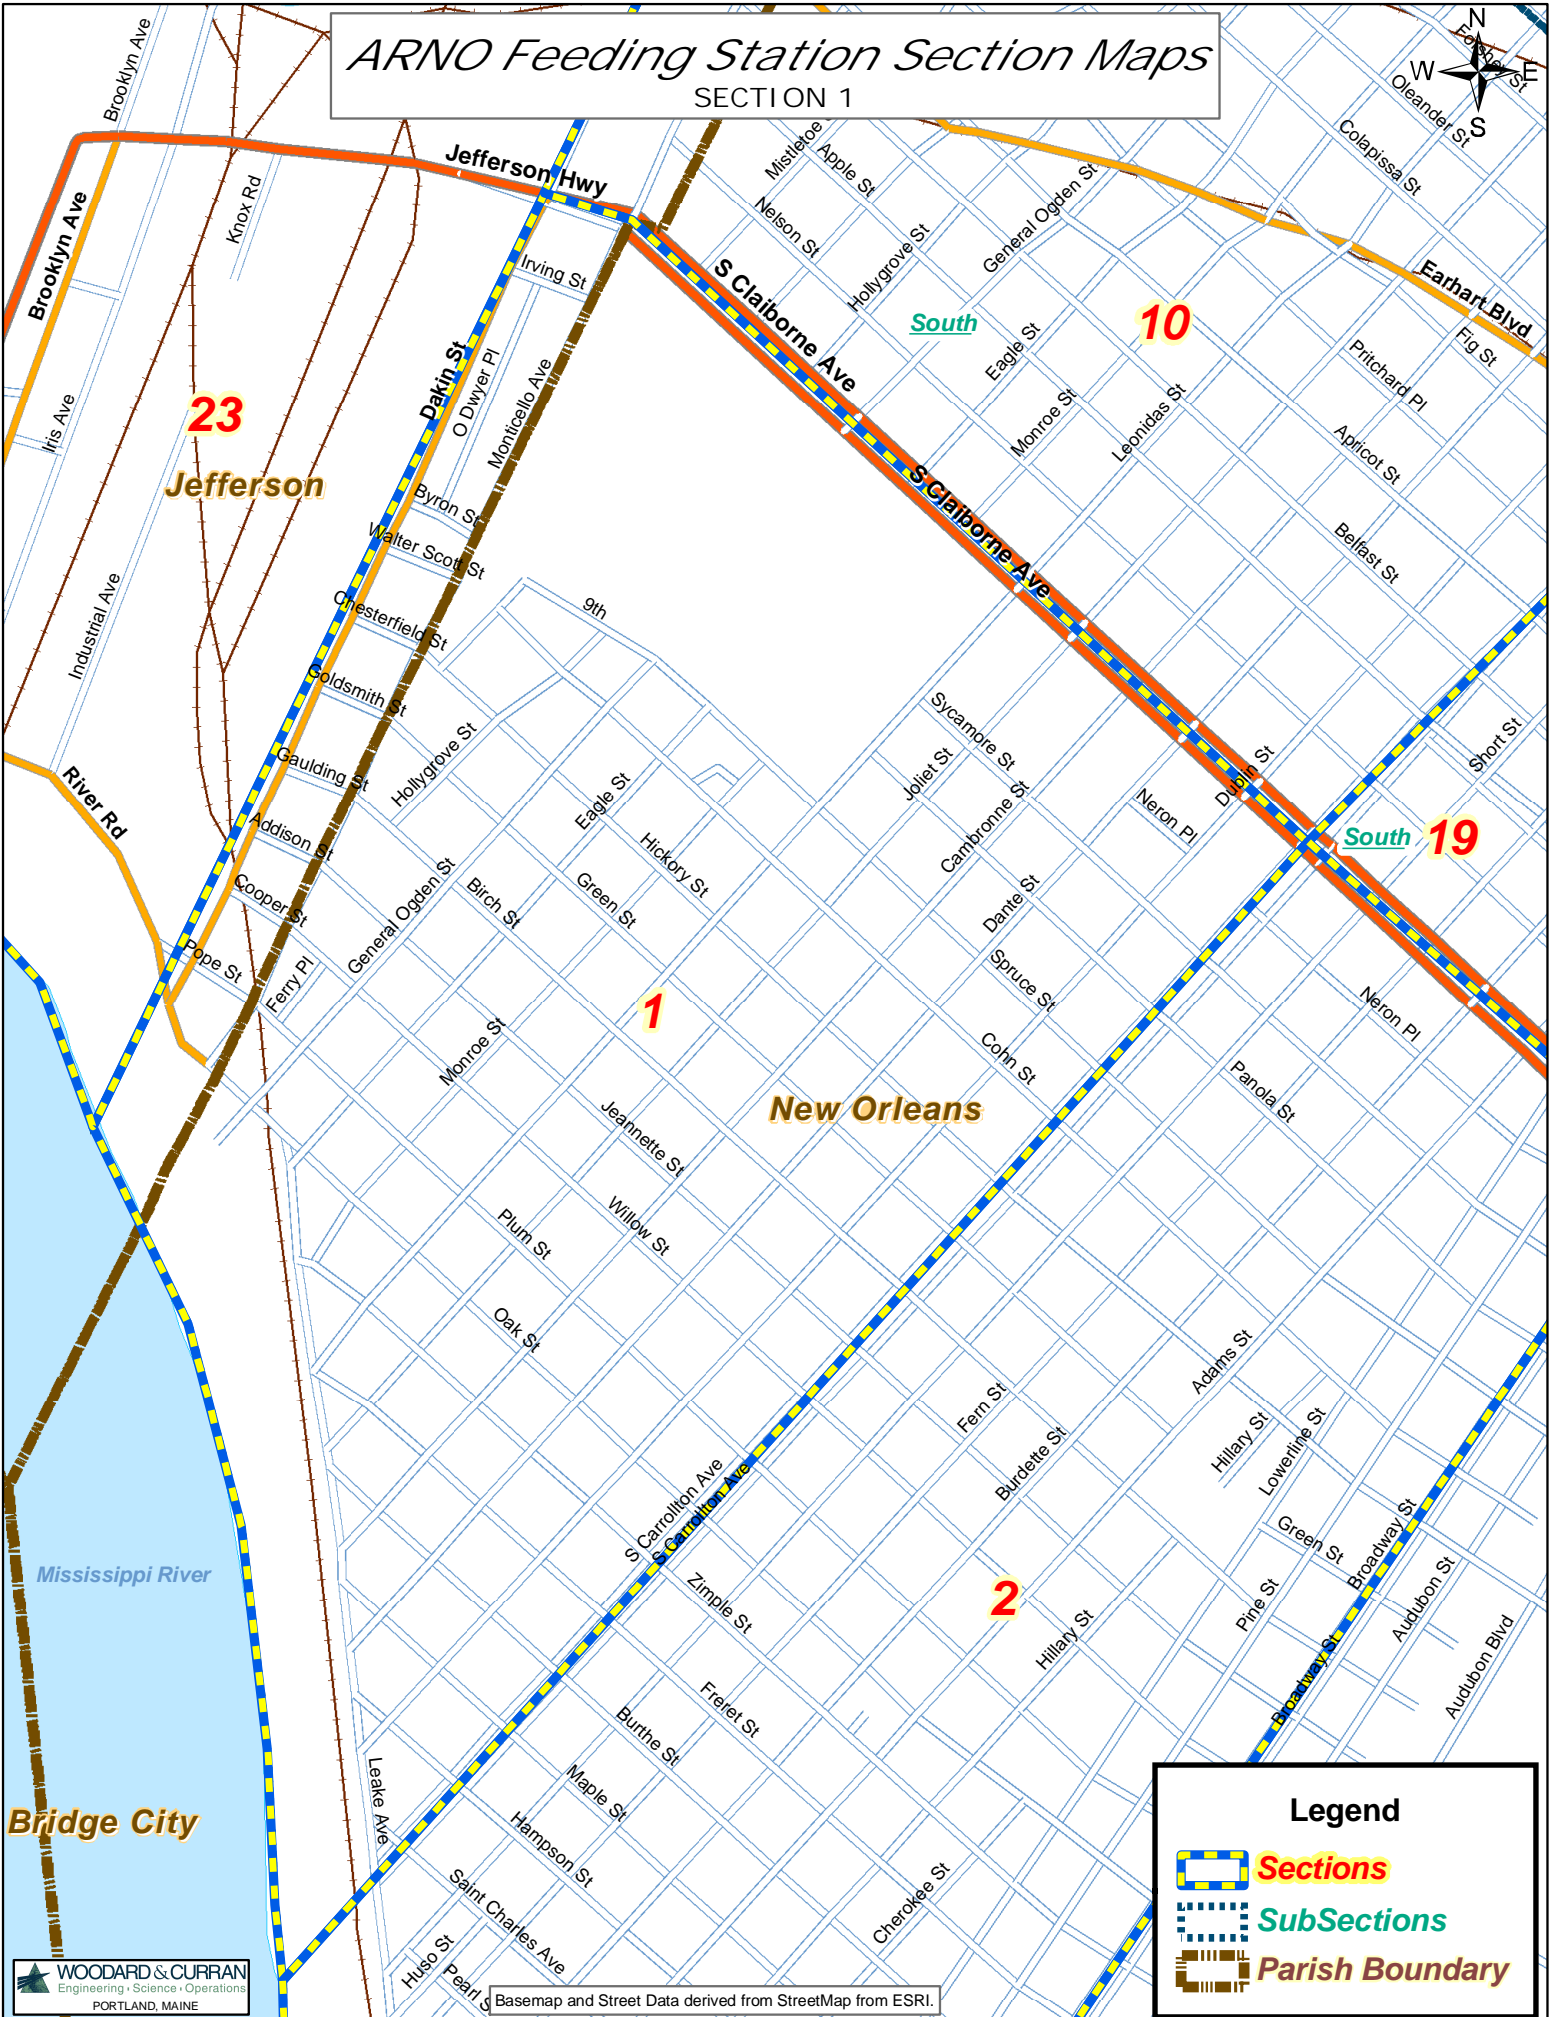

ARNO Feeding Station Section Maps

SECTION 1

Legend

- Sections**
- SubSections**
- Parish Boundary**