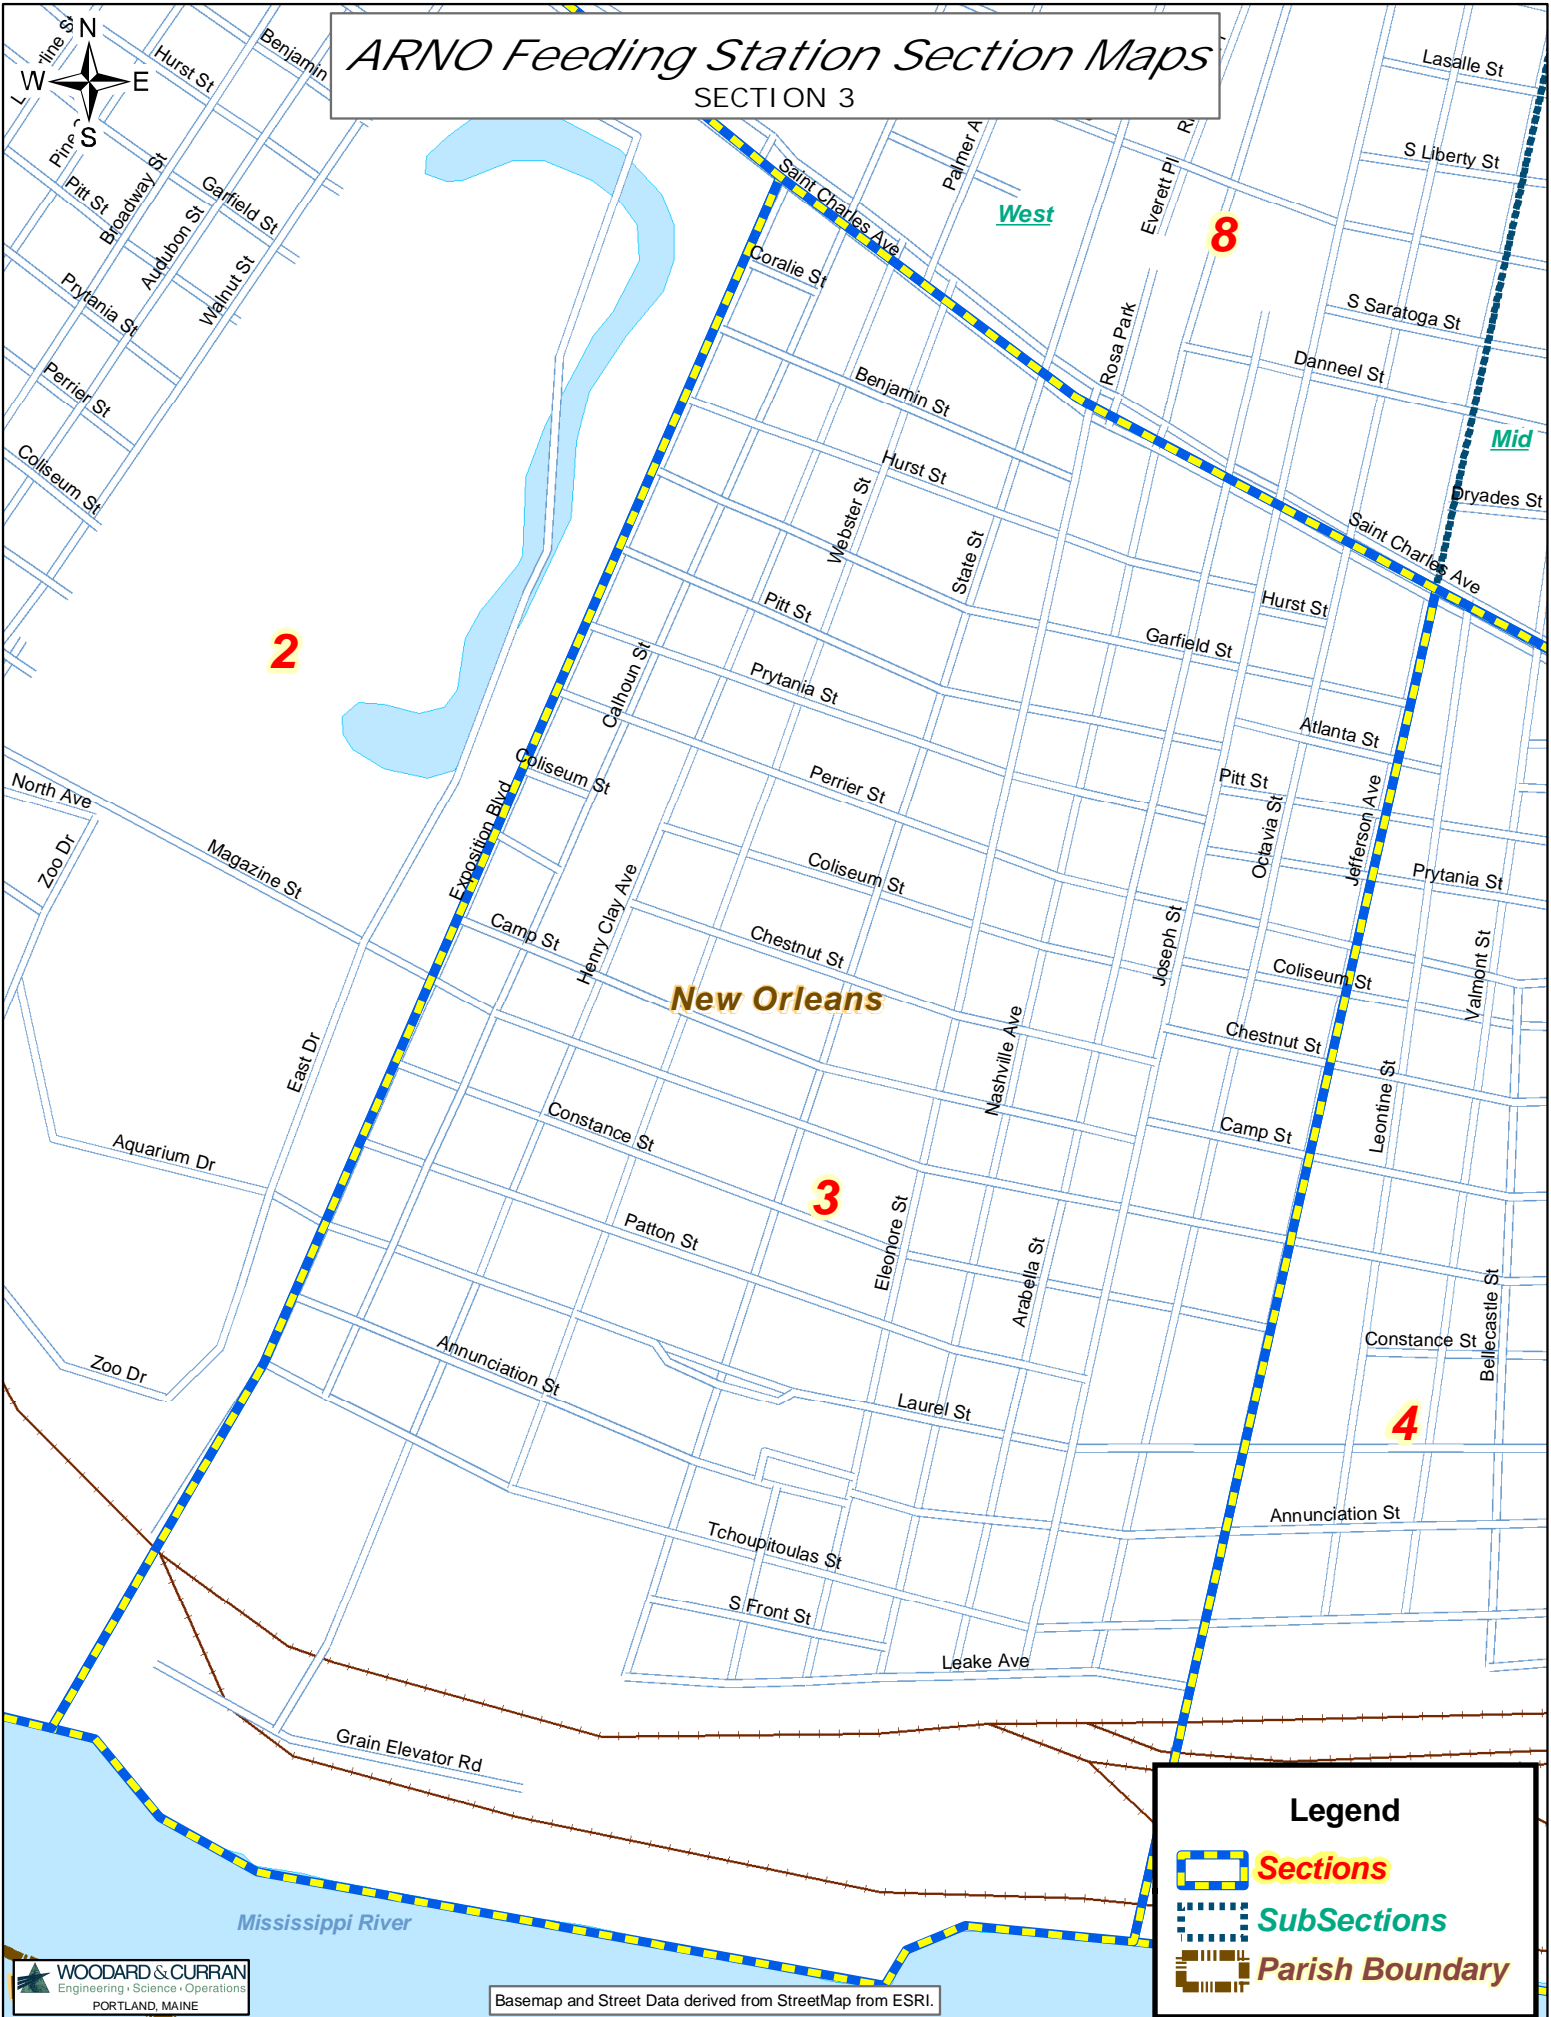

ARNO Feeding Station Section Maps

SECTION 3

Legend

- Sections**
- SubSections**
- Parish Boundary**

Basemap and Street Data derived from StreetMap from ESRI.