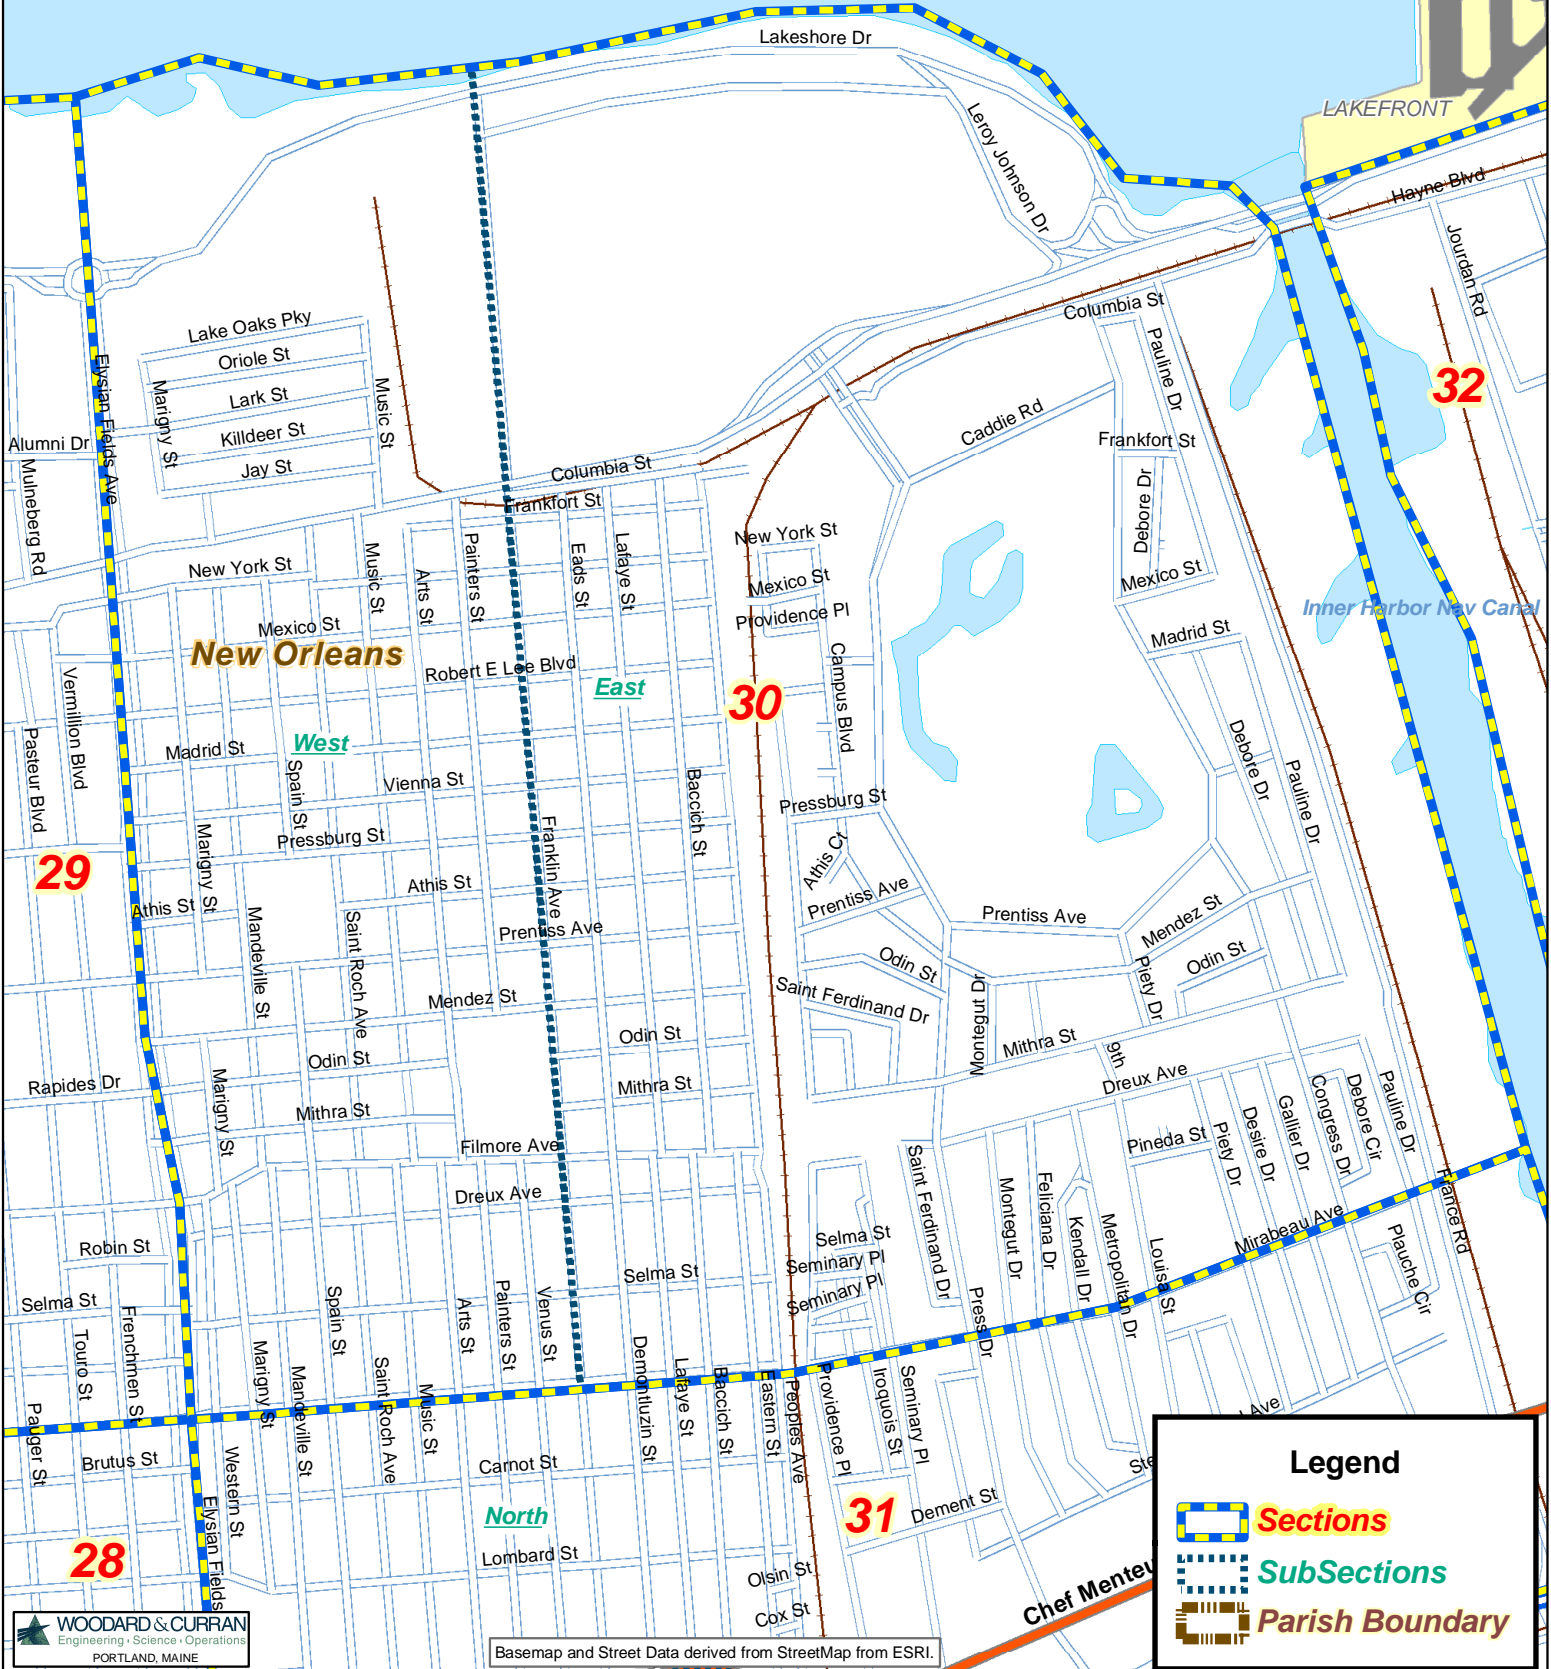

ARNO Feeding Station Section Maps

SECTION 30

Lake Pontchartrain

Legend

- Sections
- SubSections
- Parish Boundary