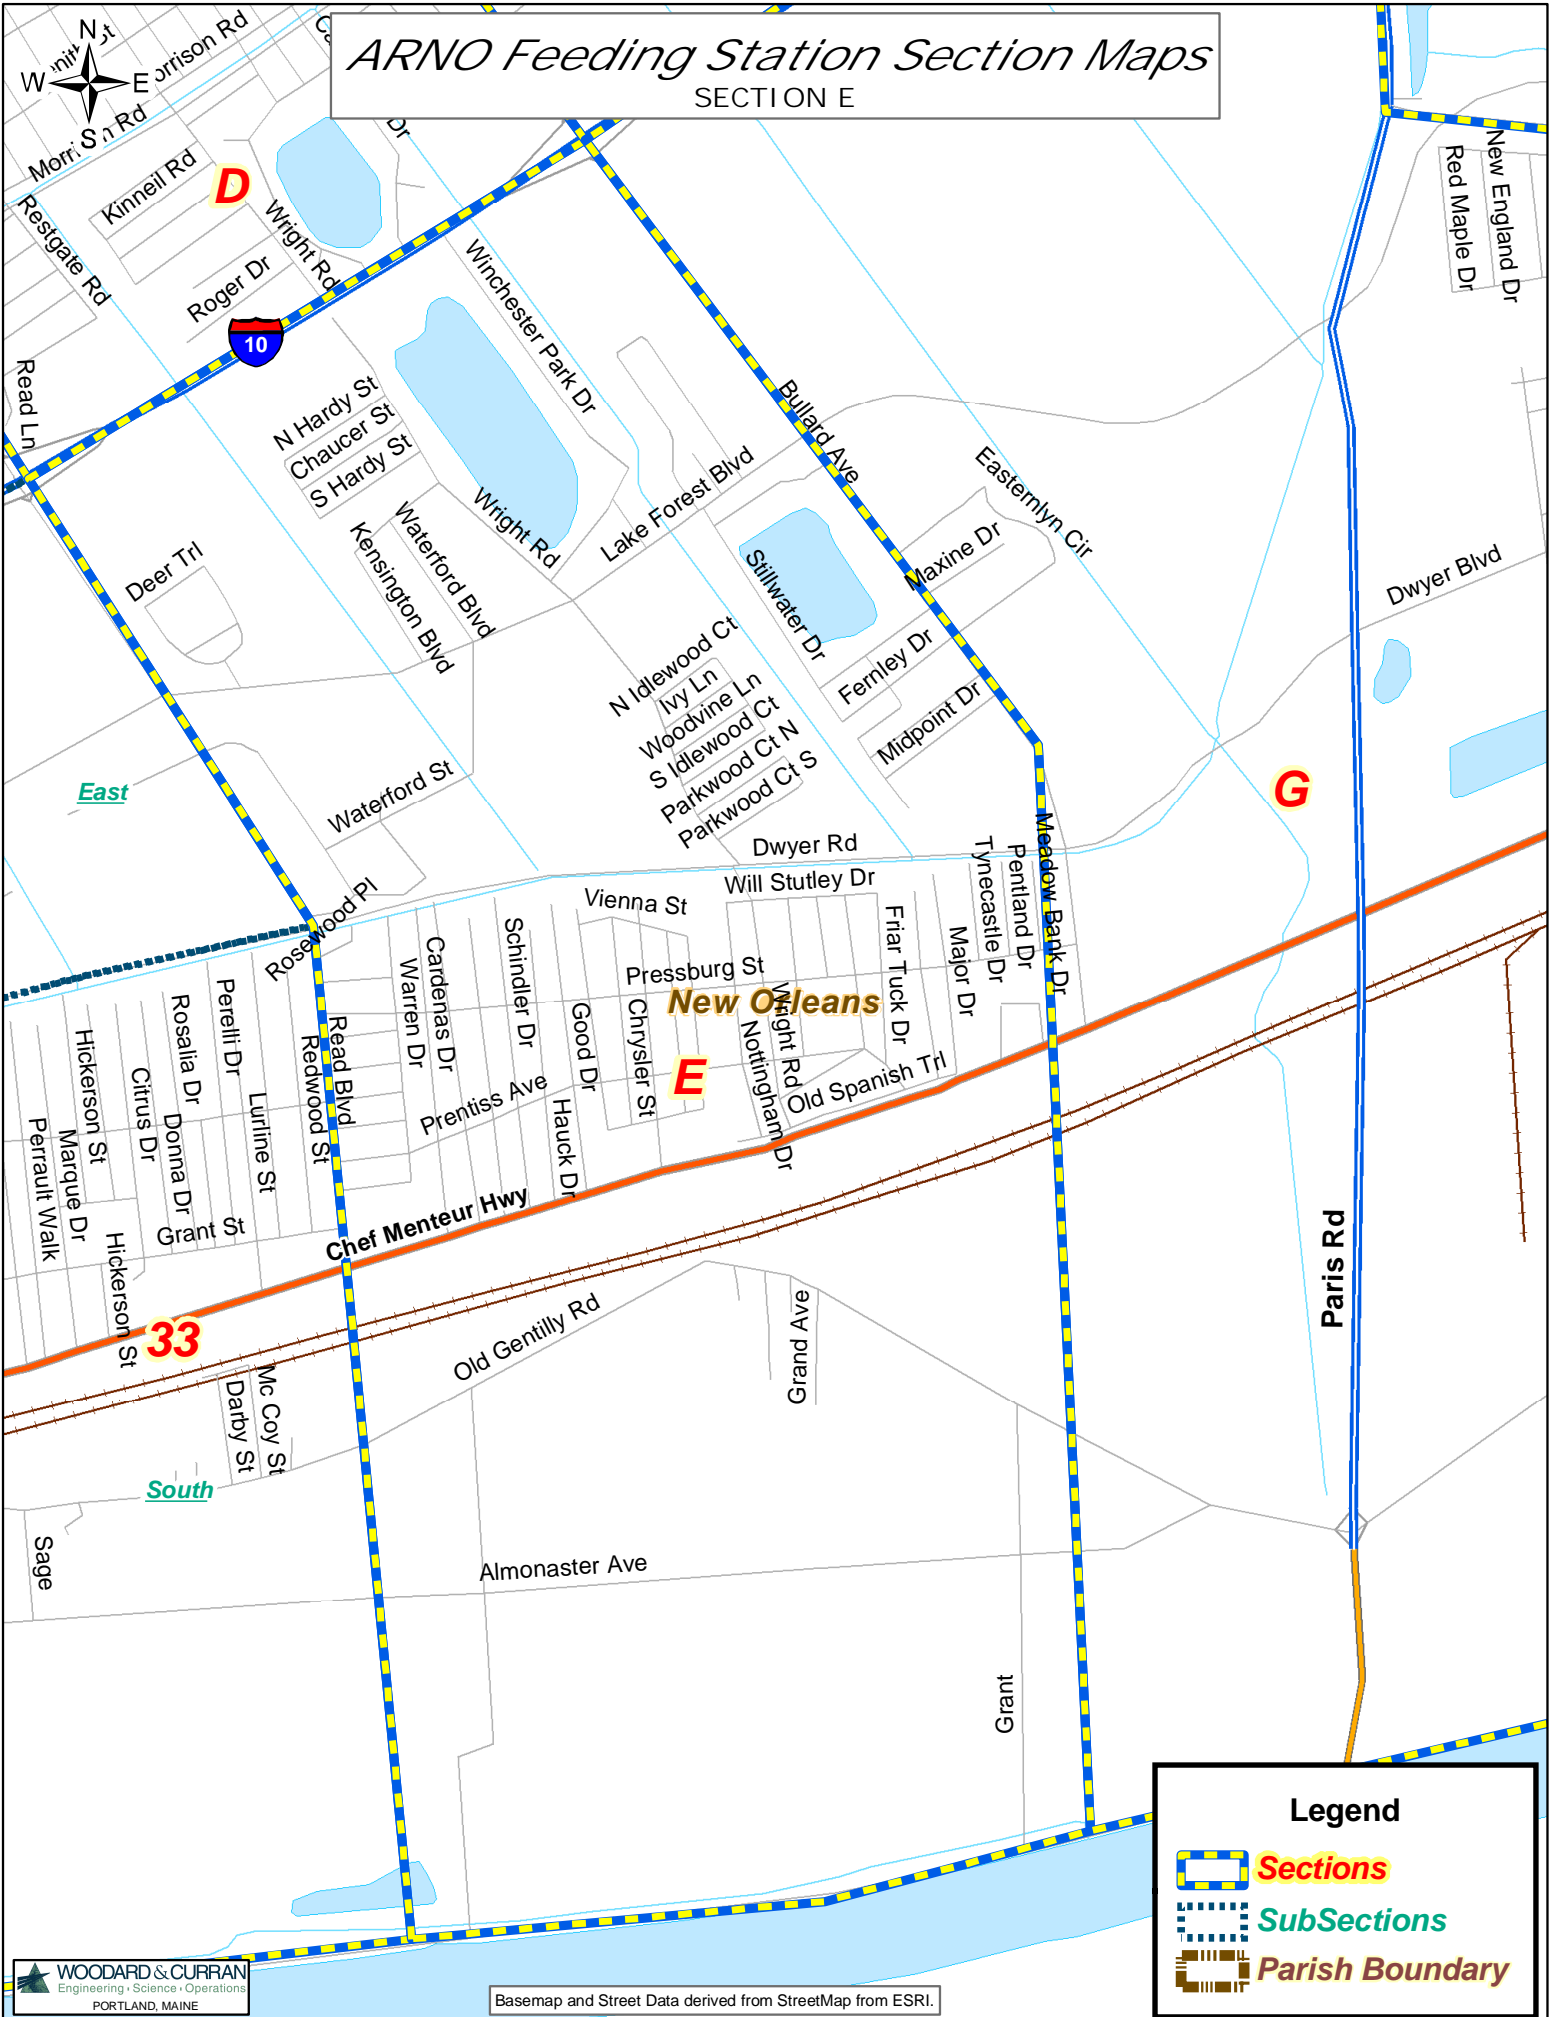

ARNO Feeding Station Section Maps

SECTION E

Legend

-  **Sections**
-  **SubSections**
-  **Parish Boundary**